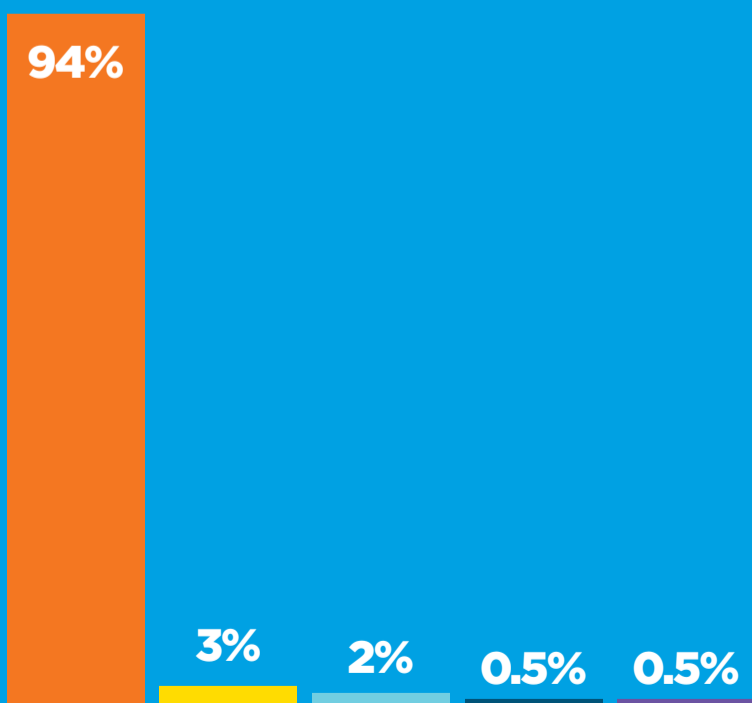

pen.

Diversity Survey 2019.

Age

16-24 (21%) 25-34 (32%) 35-44 (24%)
45-54 (14%) 55-64 (8%) 65+ (1%)

Gender

Female (46%) Male (54%)

Ethnicity

White - British/English/Welsh/Northern Irish/Scottish
Other White African Asian Indian