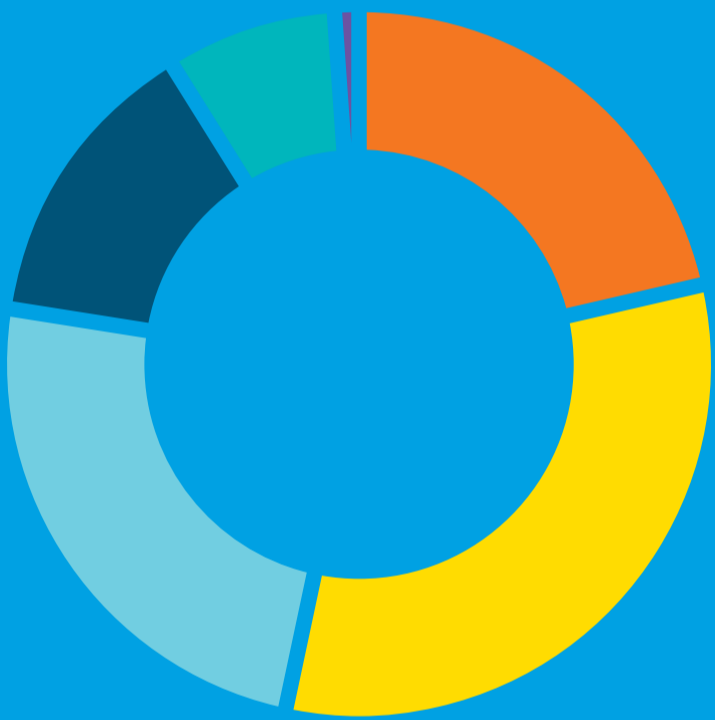

pen.

Diversity Survey 2019.

Age

16-24 (21%) 25-34 (32%) 35-44 (24%)
45-54 (14%) 55-64 (8%) 65+ (1%)

Gender

Female (46%) Male (54%)

Ethnicity

White - British/English/Welsh/Northern Irish/Scottish
Other White African Asian Indian